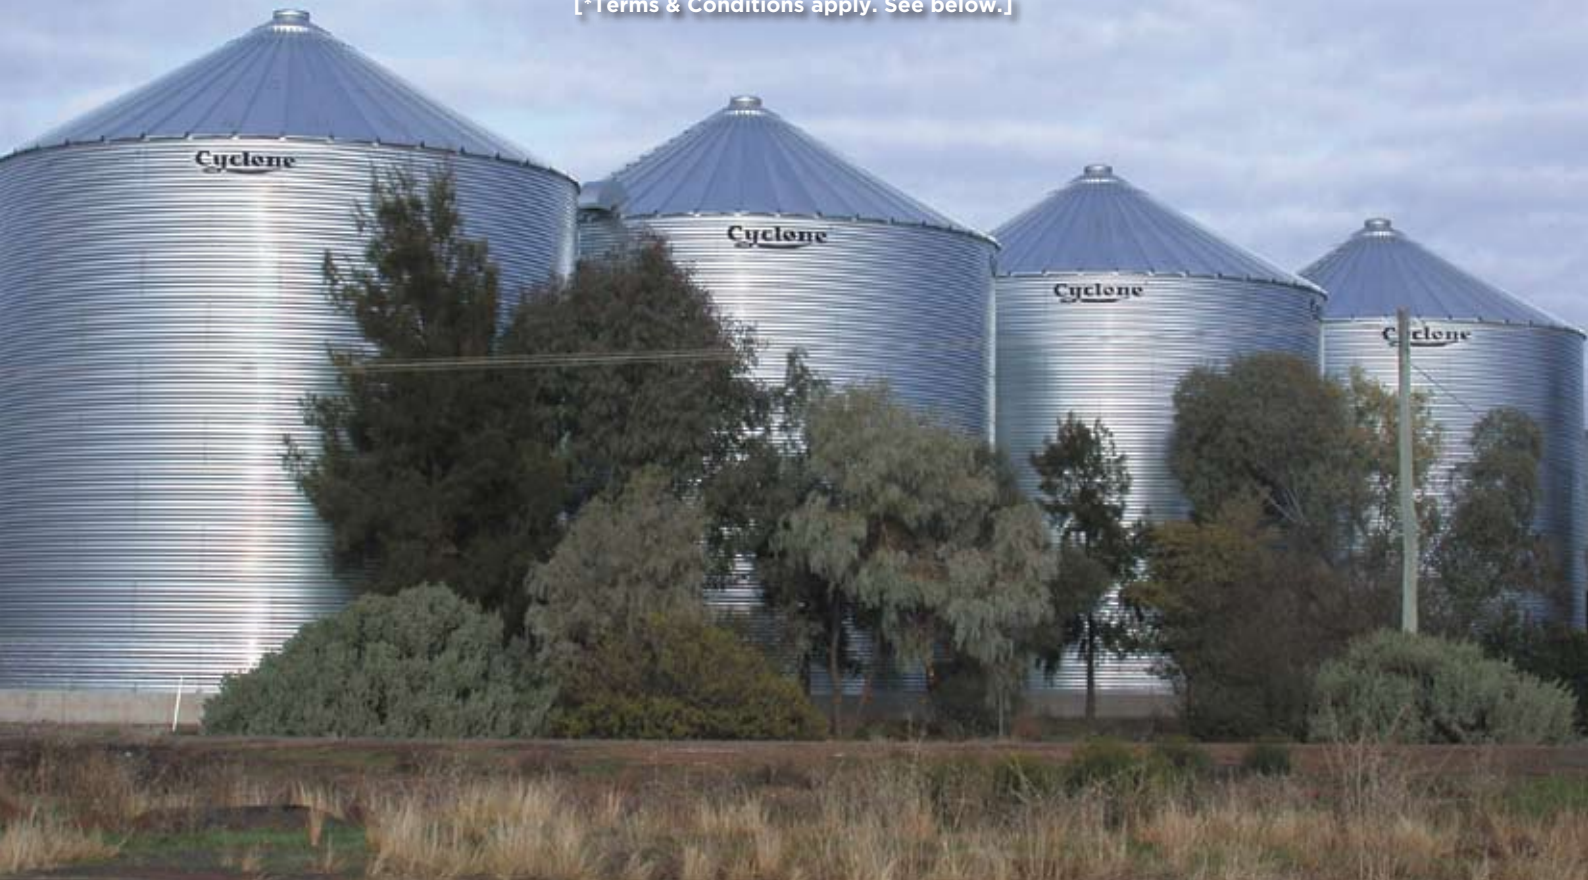

## AN ICONIC AUSTRALIAN BRAND

Be one of the first 50 customers to order a Cyclone Silo and receive an 8% discount off the RRP

[\*Terms & Conditions apply. See below.]

On-farm storage gives you greater control!

- Increased harvest management flexibility
- 24/7 access to your grain
- Choose when you sell

Proudly manufactured in Australia!

- Strong galvanised steel construction
- Quality service and support
- Ability to be upgraded to increase capacity
- Well known and trusted reputation